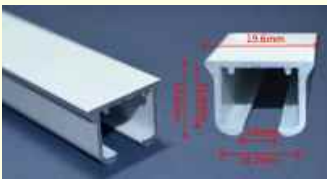

CK14-1P

Alum. Rail,
Inside 14mmX11mm,
Painted, 6.6mm open,
5.8m/pc,
Use 19.6mm Bracket
(CK14-4D, CK14-4DL)
20pcs/carton